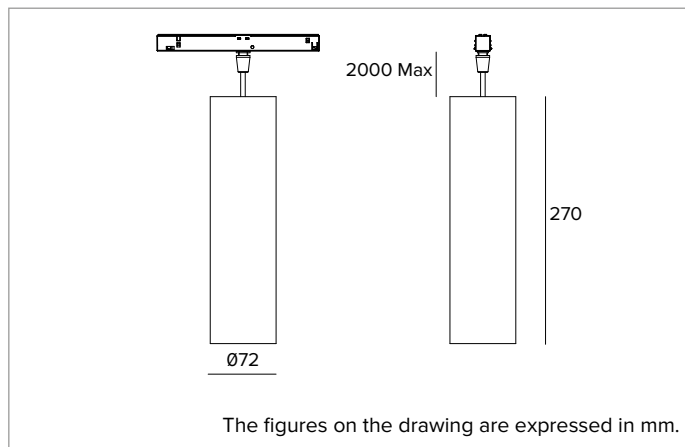

### Professional low voltage LED fixture for direct lighting

	4000K	H(m)	D(m)	Emax(lx)
	Ra90		46°	
	Fixture Power	11W	1	0.85
	Source Flux	1626lm	2	1.70
	Fixture Flux	1225lm	3	2.55
	Efficacy	113lm/W	4	3.40
TS1881	I <sub>max</sub> =1390cd/klm	I <sub>max</sub>	2260cd	5
			4.25	90